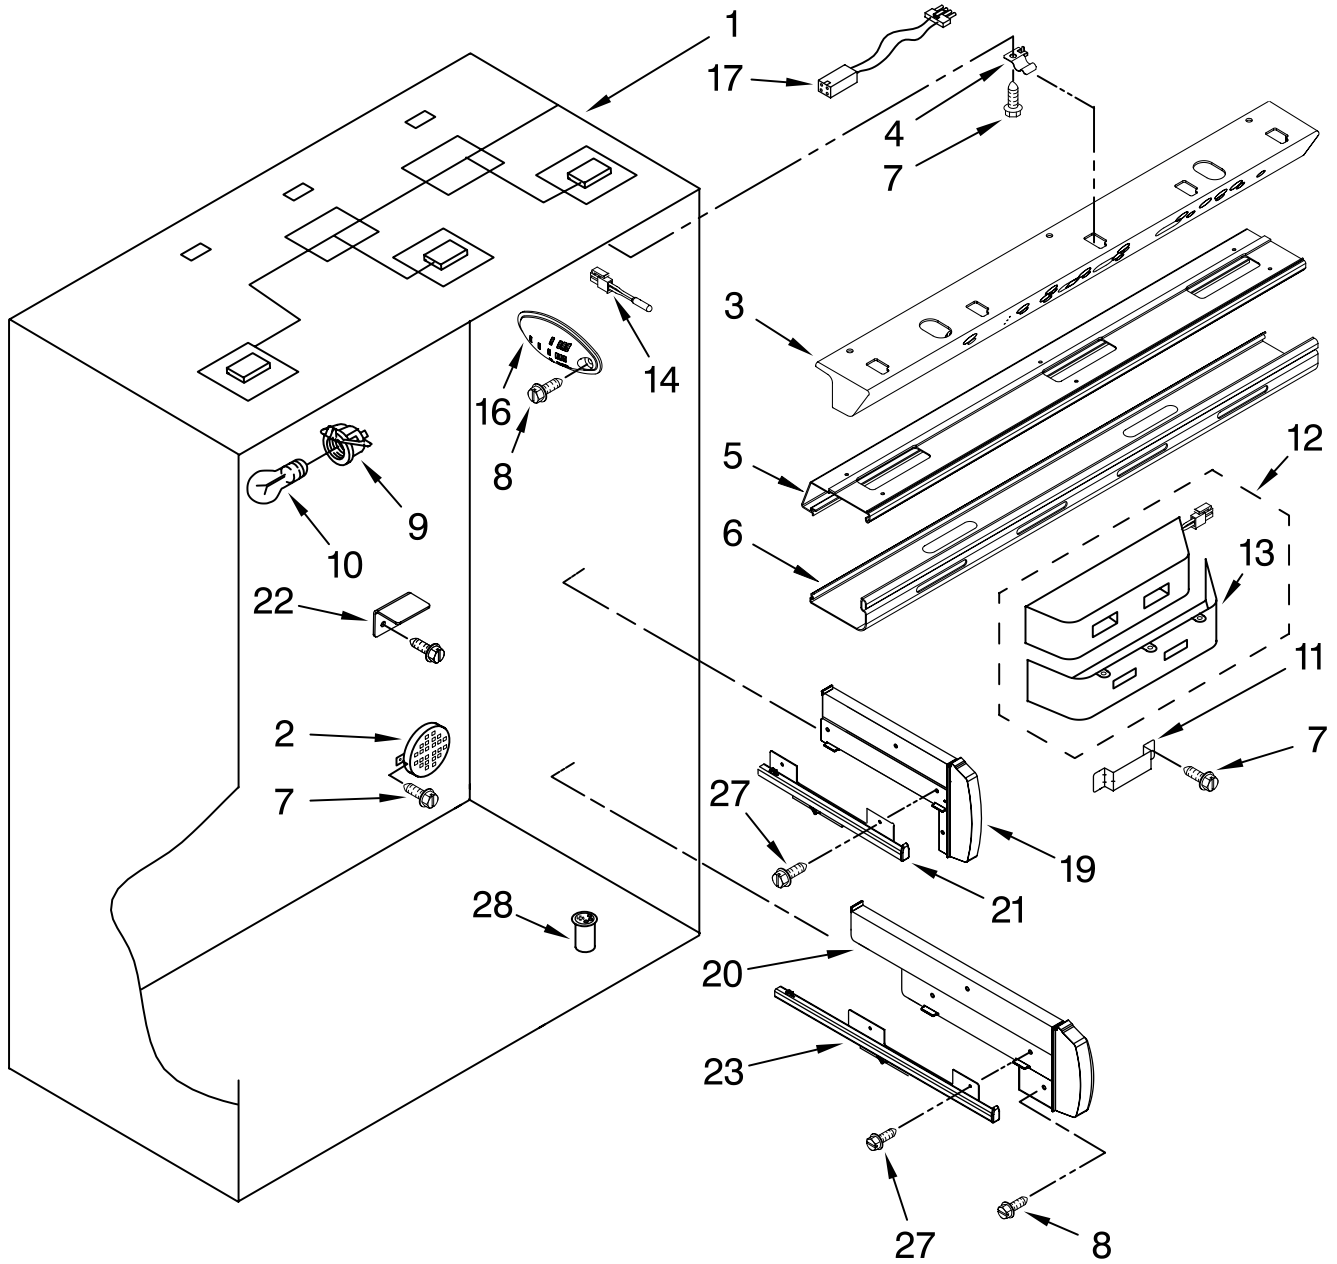

REFRIGERATOR LINER PARTS

For Model: KBLC36FTS00
(Stainless Steel)

FOR ORDERING INFORMATION REFER TO PARTS PRICE LIST

REFRIGERATOR LINER PARTS

For Model: KBLC36FTS00

(Stainless Steel)

Illus. No.	Part No.	DESCRIPTION
1		Liner, Refrigerator (Not Servicable)
2	2317004	Cover, Air Return (2)
3	2309267	Control Box, Complete
4	2317000	Clip, Control Box
5	2324970	Bracket, Control Box
6	2309270	Shield, Light
7	487539	Screw, 8-15 x 1/2
8	488163	Screw
9	2223857	Socket, Light (3)
10	2309101	Bulb, Light (3)
11	2317917	Clip, Diffuser Cover
12	2320523	Diffuser Assembly
13	2320519	Cover, Diffuser
14	2188820	Thermistor
16	2317105	Cover, Thermistor
17	2310164	Wire, Jumper
19		Spacer, Crisper
	2309411	Left
	2309410	Right
20		Spacer, Deli
	2268411	Left
	2268412	Right
21		Slide, Crisper Pan
	2302952	Left (2)
	2302953	Right (2)
22	2302788	Support, Crisper Cover
23		Slide, Deli Pan
	2302956	Left (2)
	2302957	Right (2)
27	8533929	Screw
28	2171931	Valve, Tube-Body

FOR ORDERING INFORMATION REFER TO PARTS PRICE LIST